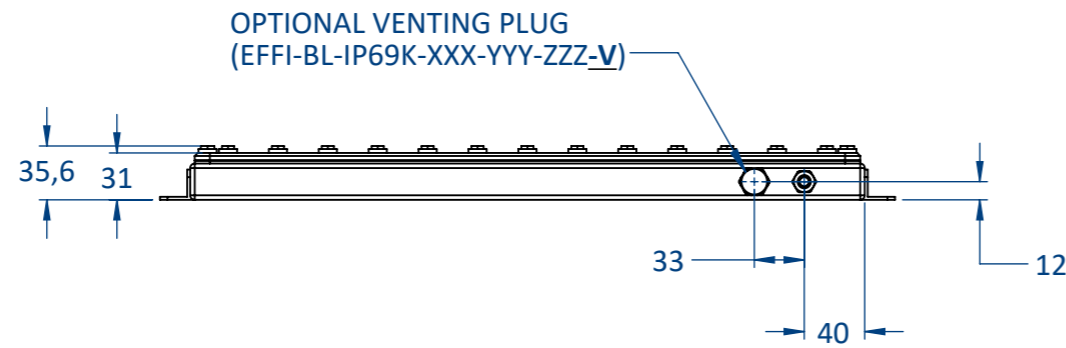

**CABLE CONFIGURATIONS :**

EFFI-BL-IP69K-XXX-YYY-ZZZ :

STANDARD CABLE GLAND WITH STRIPPED END CABLE

EFFI-BL-IP69K-**FOOD**-XXX-YYY-ZZZ :

SPECIFIC FOOD GRADE CABLE GLAND WITH M12M 5P CONNECTOR

**NOTE:**

DIMENSIONS: XXX AND YYY ARE THE OPTICAL WIDTH AND THE OPTICAL LENGTH OF THE PRODUCT, WITH XXX ≤ YYY.