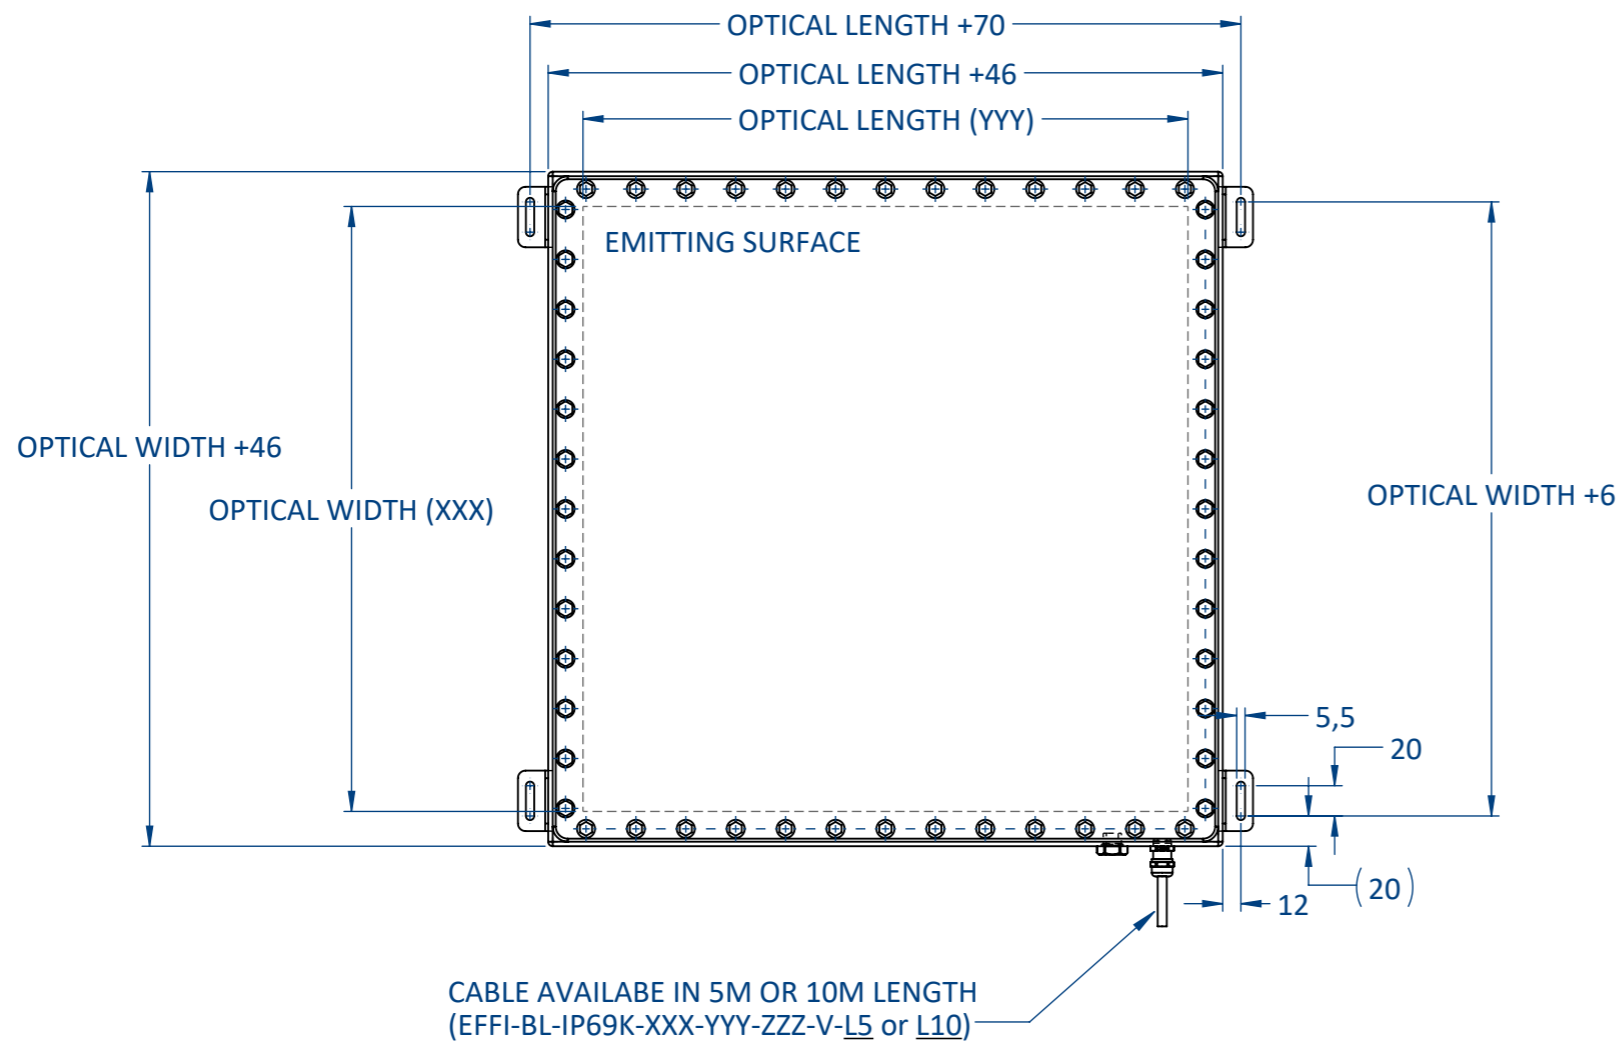

**CABLE CONFIGURATIONS :**

EFFI-BL-IP69K-XXX-YYY-ZZZ :

STANDARD CABLE GLAND WITH STRIPPED END CABLE

EFFI-BL-IP69K-**FOOD**-XXX-YYY-ZZZ :

SPECIFIC FOOD GRADE CABLE GLAND WITH M12M 5P CONNECTOR

**NOTE:**

DIMENSIONS: XXX AND YYY ARE THE OPTICAL WIDTH AND THE OPTICAL LENGTH OF THE PRODUCT, WITH XXX ≤ YYY.

DES/ DRA.	NL	09/01/2026
APPROVED	NL	09/01/2026

Reference <b>STANDARD-BL-IP69K</b>		IP <b>69K</b>	1 Rue de Terre Neuve Mini Parc du Verger Bâtiment E 91940 Les Ulis, France
Designation <b>EFFI-BL-IP69K-XXX-YYY-ZZZ</b>		Mail: sales@effilux.fr Tel : +33 9 72 52 70 03 www.effilux.com	
Rev /	Unit : mm	General Tolerances	
Scale 1:5	Size A3	Page 1/1	X ≤ 300 TOL ±0,2 300 < X < 800 TOL ±0,5 X ≥ 800 TOL ± 1
			Effilux Led Lighting